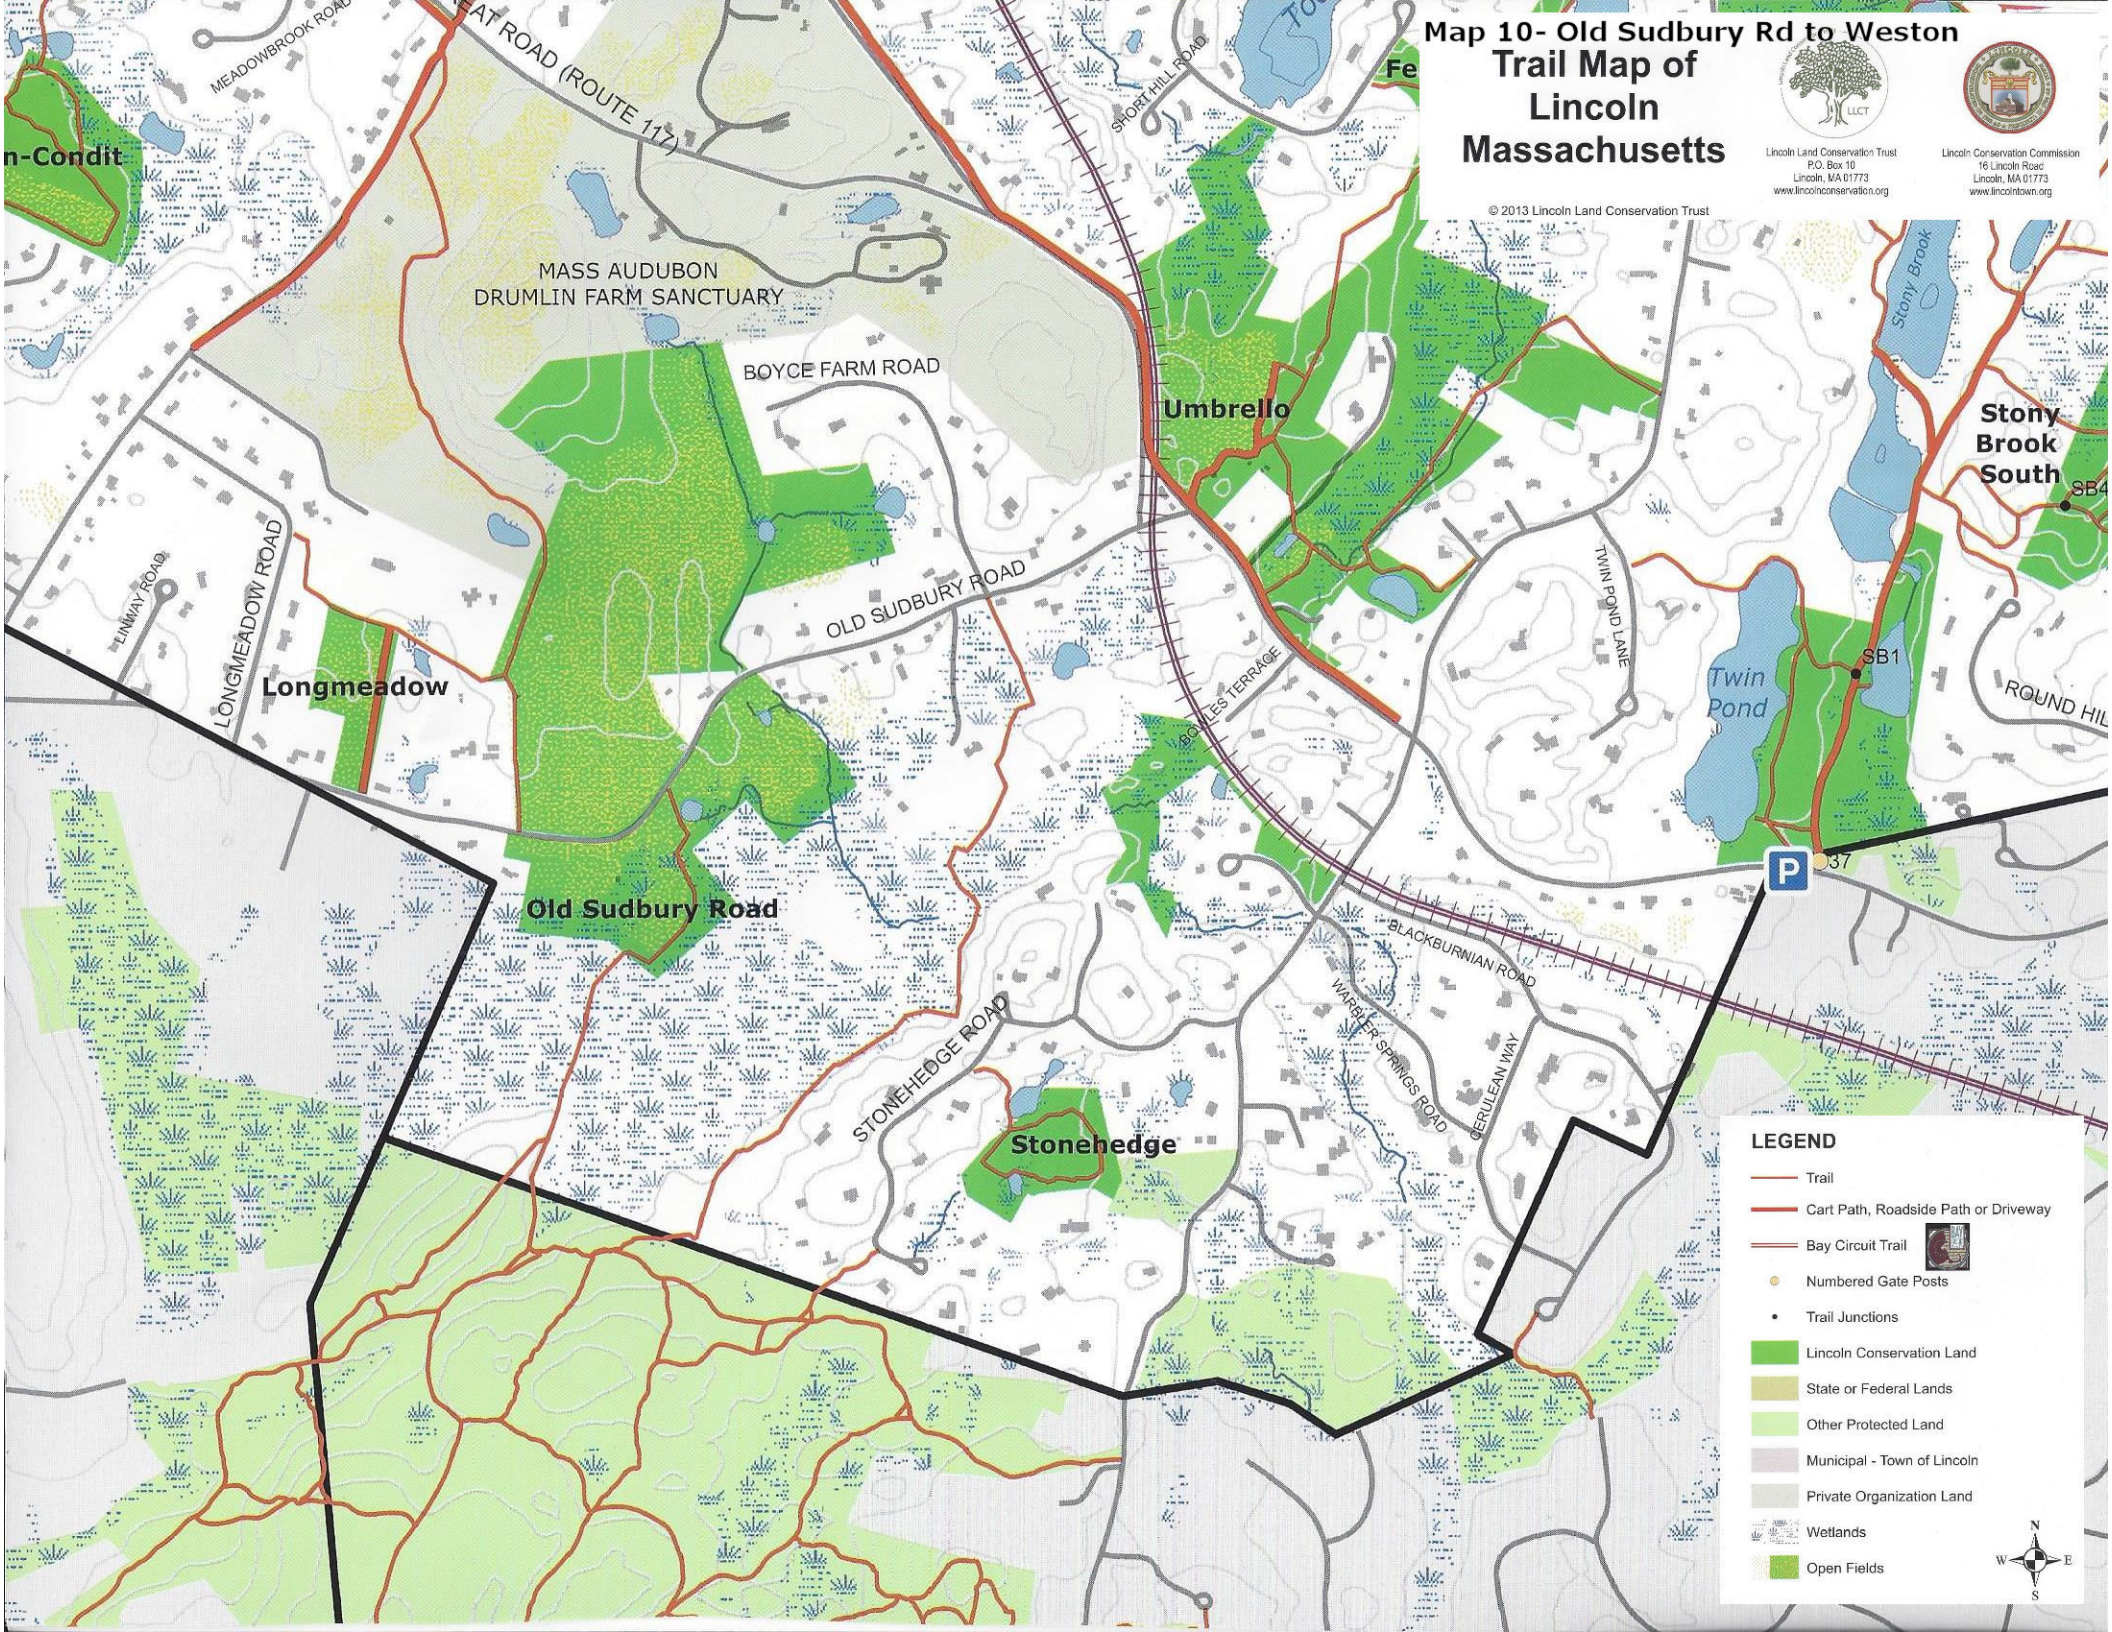

Map 10- Old Sudbury Rd to Weston Trail Map of Lincoln Massachusetts

© 2013 Lincoln Land Conservation Trust

LEGEND

- Trail
- Cart Path, Roadside Path or Driveway
- Bay Circuit Trail
- Numbered Gate Posts
- Trail Junctions
- Lincoln Conservation Land
- State or Federal Lands
- Other Protected Land
- Municipal - Town of Lincoln
- Private Organization Land
- Wetlands
- Open Fields