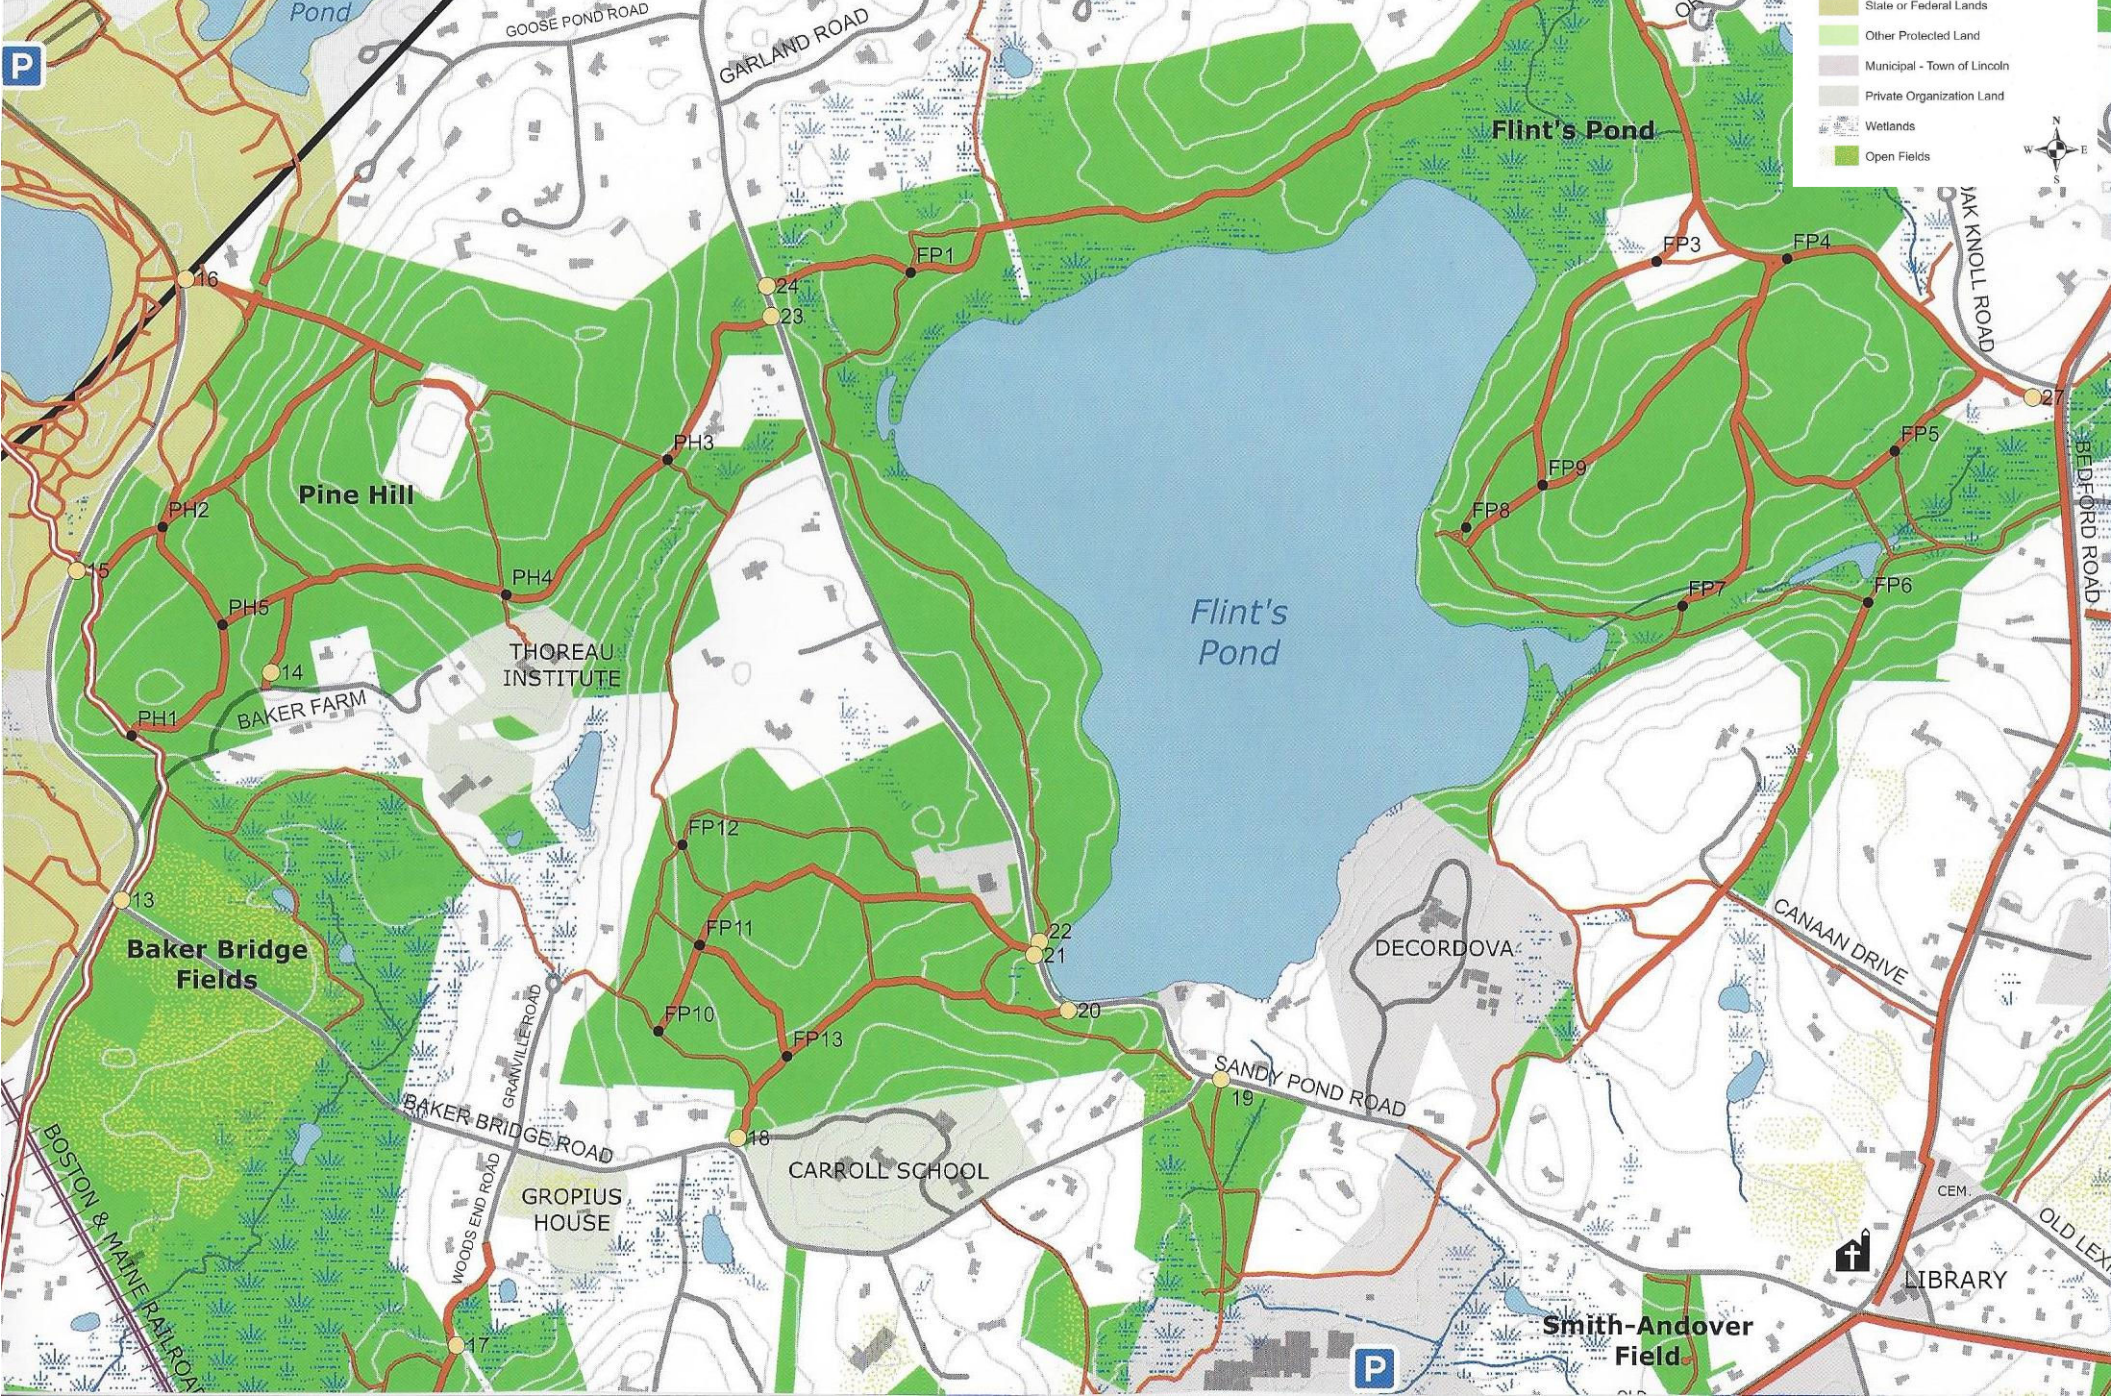

Trail Map of Lincoln Massachusetts

Map 3- Flint's Pond Area

© 2013 Lincoln Land Conservation Trust

LEGEND

- Trail
- Cart Path, Roadside Path or Driveway
- Bay Circuit Trail
- Numbered Gate Posts
- Trail Junctions
- Lincoln Conservation Land
- State or Federal Lands
- Other Protected Land
- Municipal - Town of Lincoln
- Private Organization Land
- Wetlands
- Open Fields