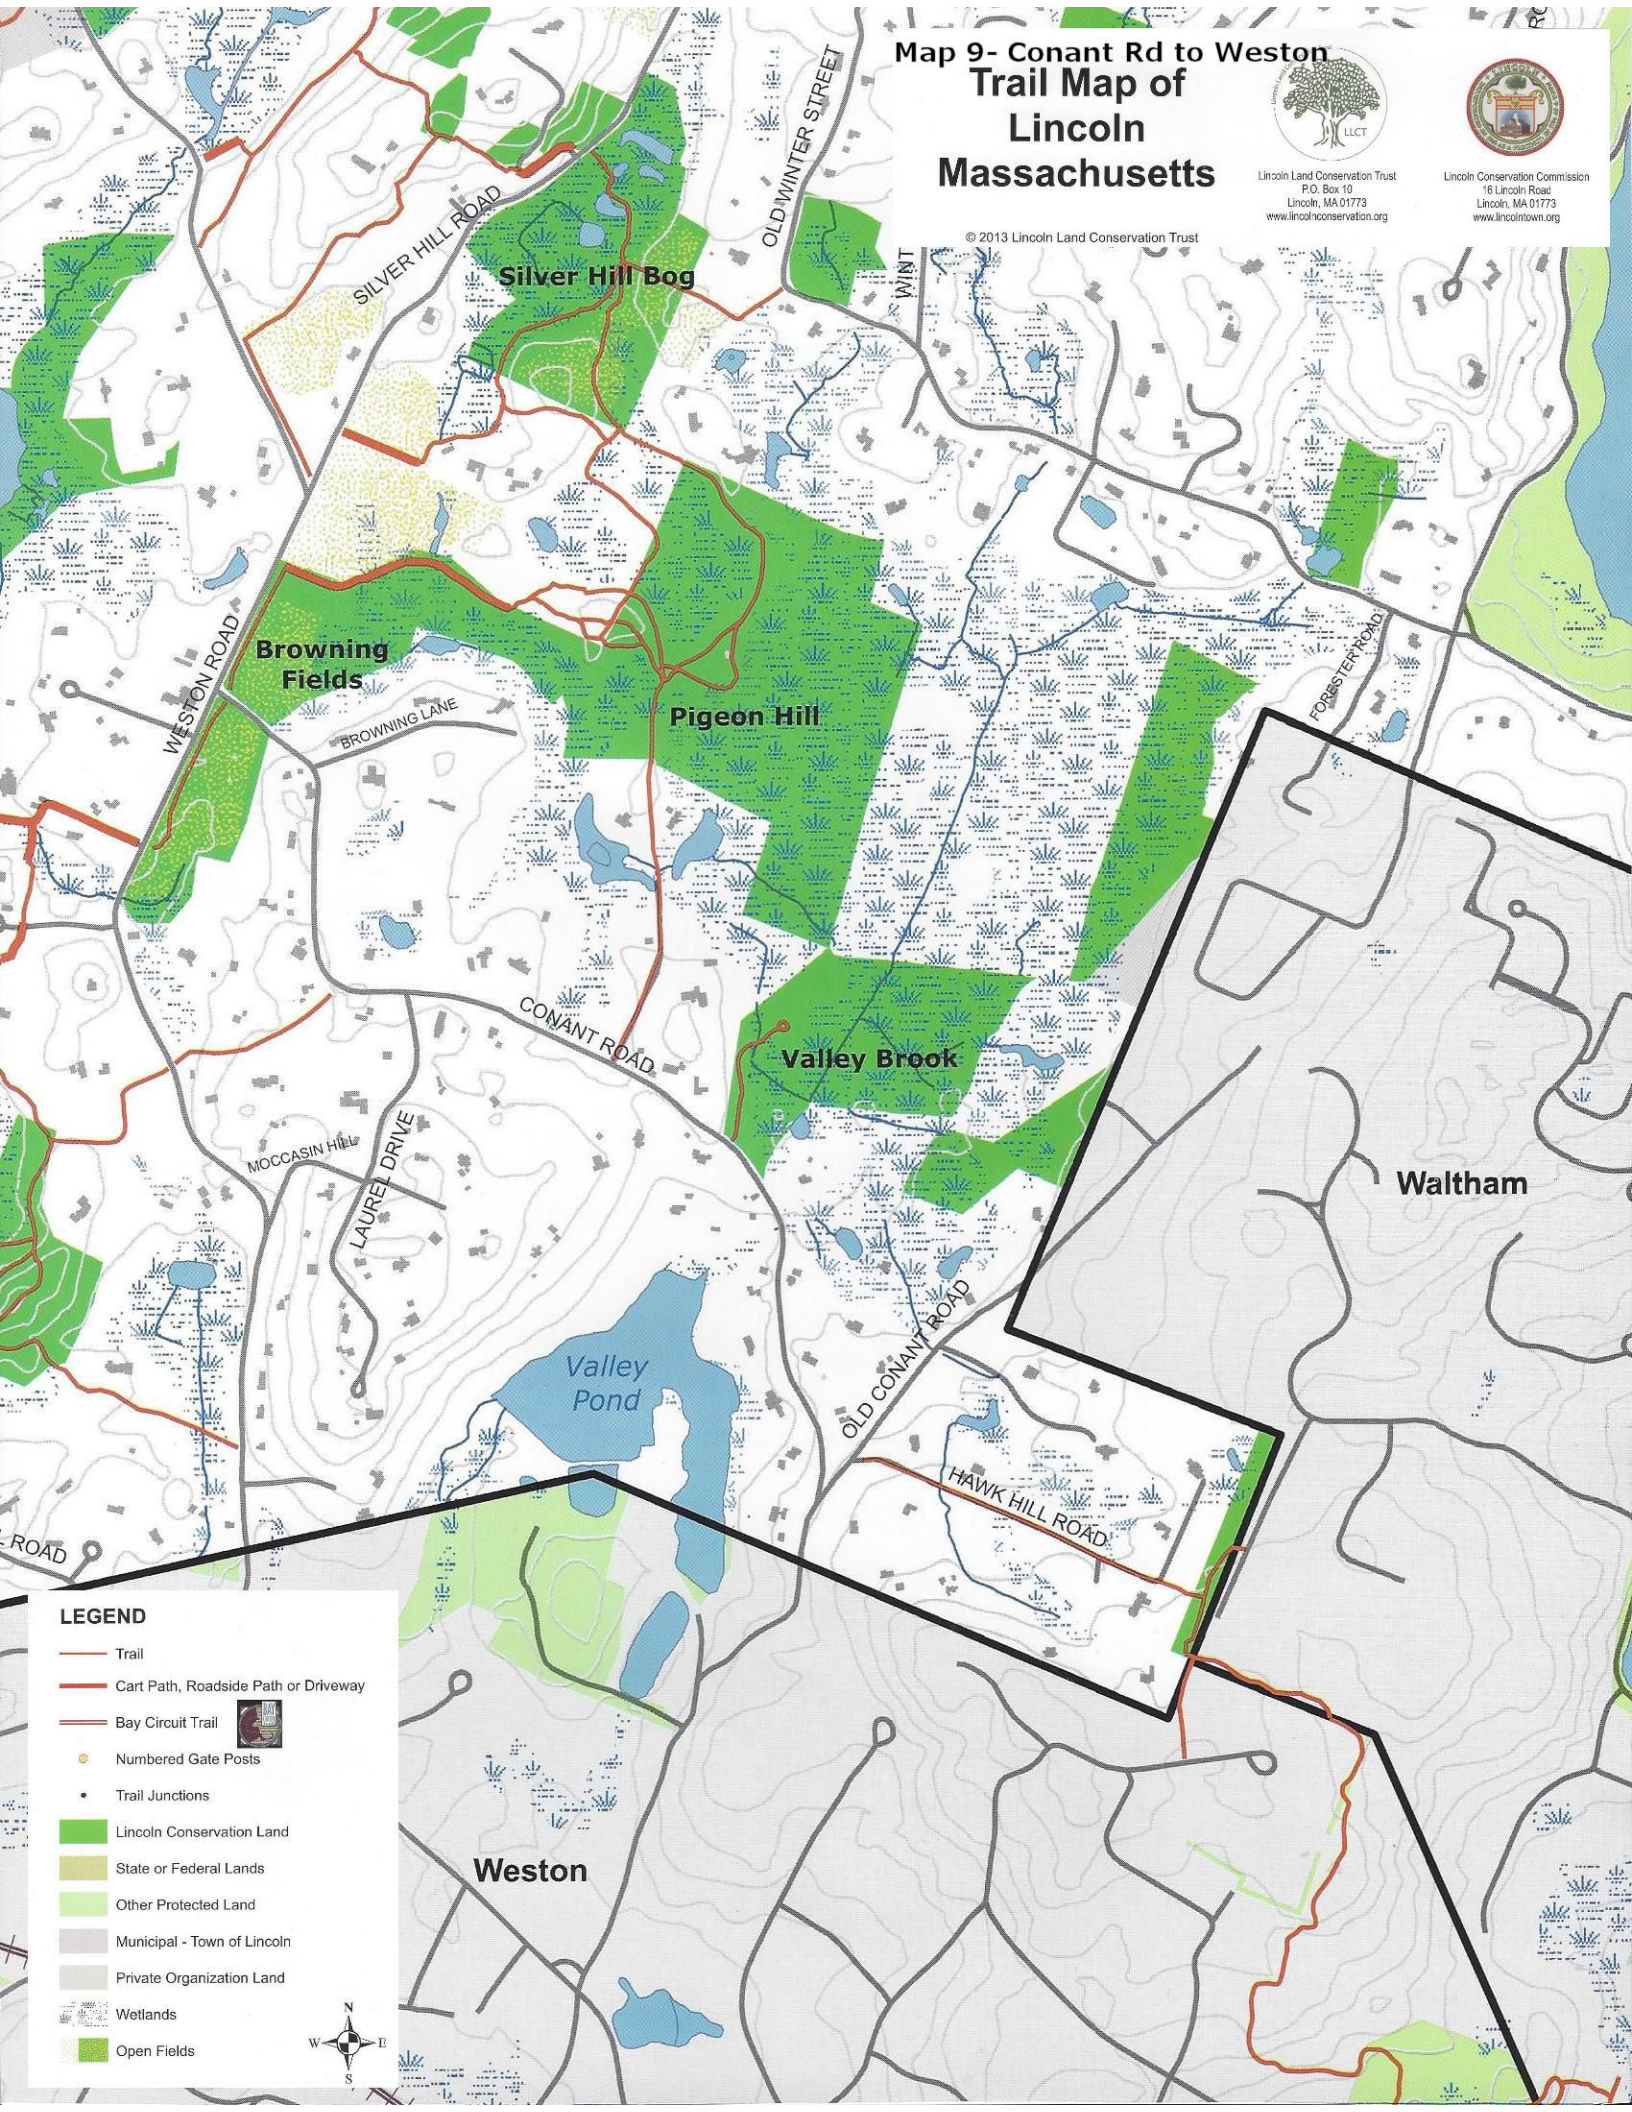

Map 9- Conant Rd to Weston Trail Map of Lincoln Massachusetts

Lincoln Conservation Commission
16 Lincoln Road
Lincoln, MA 01773
www.lincolntown.org

© 2013 Lincoln Land Conservation Trust

LEGEND

- Trail
- Cart Path, Roadside Path or Driveway
- Bay Circuit Trail
- Numbered Gate Posts
- Trail Junctions
- Lincoln Conservation Land
- State or Federal Lands
- Other Protected Land
- Municipal - Town of Lincoln
- Private Organization Land
- Wetlands
- Open Fields