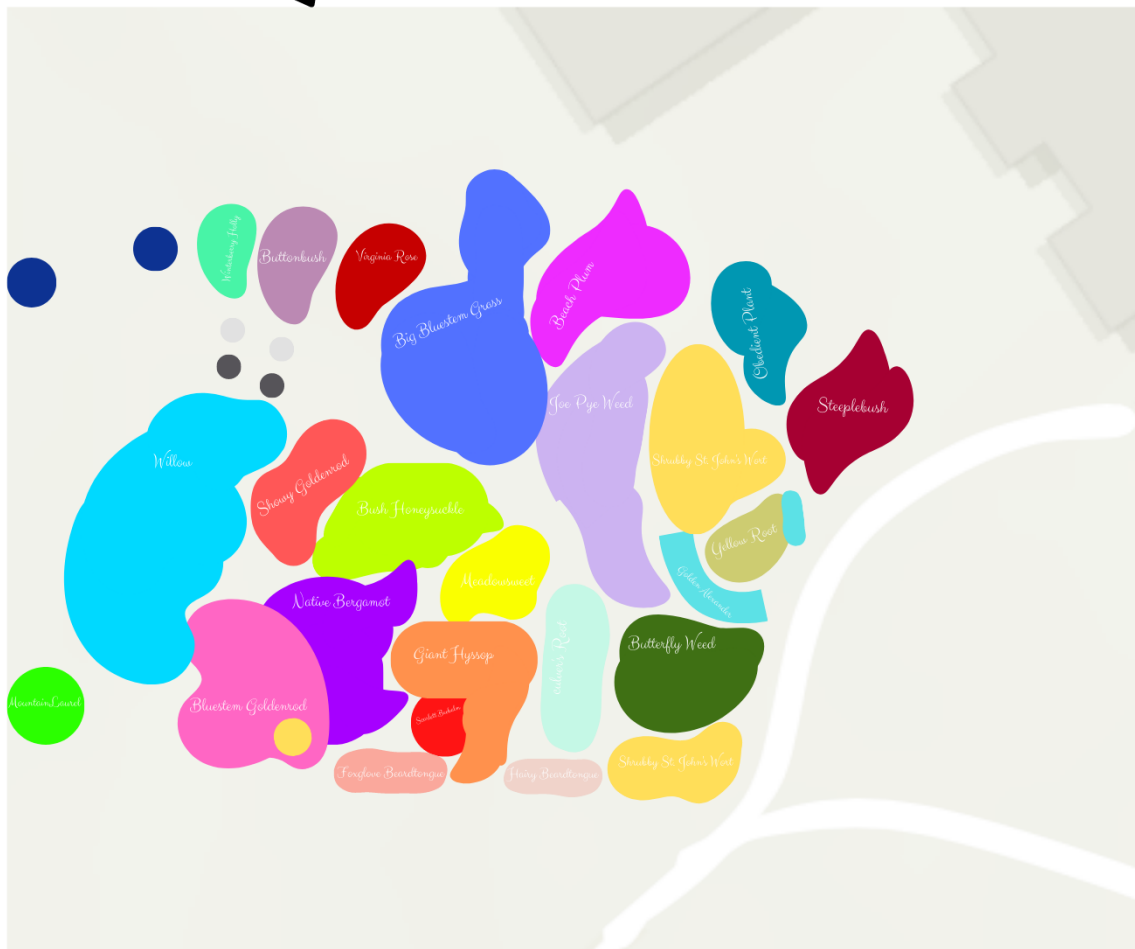

It was first watered by hand via a rain barrel located by the Bank of America entrance. LLCT has since installed an irrigation system, but only waters plants that are still getting established.

Lincoln Station Demonstration Garden

145 Lincoln Rd, Lincoln MA

Abridged Plant List: Beach Plum, Virginia Rose, Carolina Rose, Meadowsweet, Steeplebush, Shubby St. John's Wort, Northern Bush Honeysuckle, Tall White Aster, Lowbush Blueberry, Big Bluestem, Buttonbush, Rhododendron, Salix, Blue-stemmed Goldenrod, Butterfly Weed, Foxglove Beardtongue, Hairy Beardtongue, Native Bergamot, Purple Giant Hyssop, Showy Goldenrod, Sweet Goldenrod, Scarlet Bee Balm.

LINCOLN STATION

07/12/2023

LEGEND

- | | |
|-----------------------------------------------------------------------------------------------------------|-----------------------------------------------------------------------------------------------------|
|  SHRUBBY ST. JOHN'S WORT |  MONKEYFLOWER |
|  BUTTERFLY WEED |  CALICO ASTER |
|  GOLDEN ALEXANDER |  YELLOW ROOT |
|  OBEDIENT PLANT |  JOE PYE WEED |
|  BIG BLUESTEM GRASS |  STEEPLEBUSH |
|  BLUESTEM GOLDENROD |  BEACH PLUM TREE |
|  SHOWY GOLDENROD |  VIRGINIA ROSE |
|  FOXGLOVE BEARDTONGUE |  BUTTONBUSH |
|  HAIRY BEARDTONGUE |  WINTERBERRY HOLLY |
|  SCARLETT BEEBALM |  RHODODENDRON |
|  GIANT PURPLE HYSSOP |  MOUNTAIN LAUREL |
|  MEADOWSWEET |  WILLOW |
|  NATIVE BERGAMOT |  CULVER'S ROOT |
| |  BUSH HONEYSUCKLE |

LINCOLN STATION

07/12/2023

LEGEND

-  CAROLINA ROSE
-  NATIVE BERGAMOT
-  WILLOW
-  BUSH HONEYSUCKLE
-  STEEPLEBUSH
-  BEACH PLUM TREE
-  SHOWY GOLDENROD